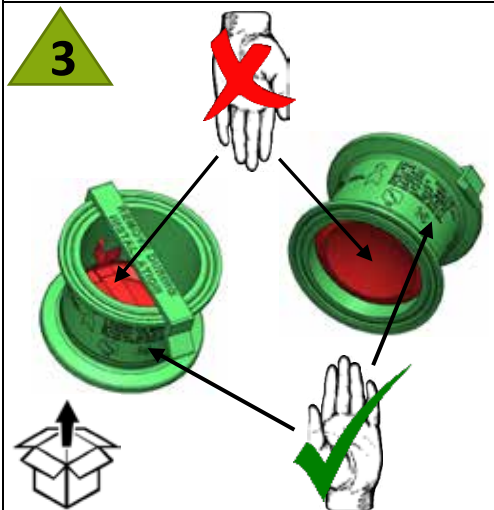

- Installation (GB)
- Installation (F)
- Einbauanleitung (D)
- Installazione (I)
- Instalatie (NL)
- Instalação (P)
- Instalación (E)
- Installation (S)
- Установка (RU)

**Pure-Gard™
NA Connect**

Elfab Limited
Alder Road, North Shields, Tyne and Wear, NE29 8SD
UNITED KINGDOM
e-mail: sales@osecoelfab.com www.osecoelfab.com
Tel: +44(0)191 293 1234

Elfab Singapore SingaporeSales@osecoelfab.com
Elfab Germany Vertrieb@osecoelfab.com
Elfab India Indiasales@osecoelfab.com

(GB) Do not use if damaged	(P) Não usar se avariado
(F) Ne pas utiliser si endommagé	(E) No utilice en caso de que este dañado
(D) Niemals beschädigte Bauteile einbauen	(S) För ej användas, om del är skadad
(I) Non utilizzare se danneggiato	(NL) Indien beschadigd niet gebruiken

(GB) Do not use if damaged	(P) Não usar se avariado
(F) Ne pas utiliser si endommagé	(E) No utilice en caso de que este dañado
(D) Niemals beschädigte Bauteile einbauen	(S) För ej användas, om del är skadad
(I) Non utilizzare se danneggiato	(NL) Indien beschadigd niet gebruiken