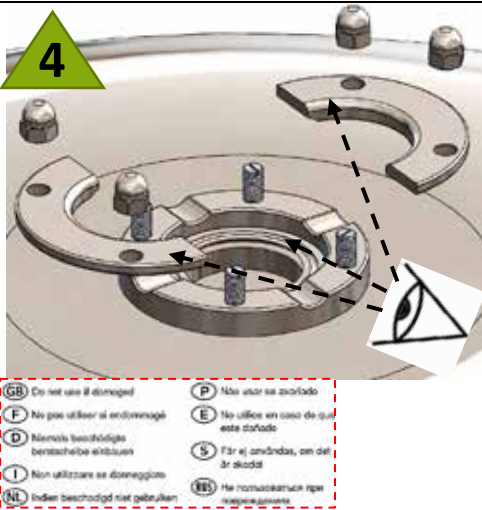

- Installation (GB)
- Installation (F)
- Einbauanleitung (D)
- Installazione (I)
- Instalatie (NL)
- Instalação (P)
- Instalación (E)
- Installation (S)
- Установка (RU)

**Pure-Gard™
NA Connect**

Elfab Limited
Alder Road, North Shields, Tyne and Wear, NE29 8SD
UNITED KINGDOM
e-mail: sales@osecoelfab.com www.osecoelfab.com
Tel: +44(0)191 293 1234

Elfab Singapore SingaporeSales@osecoelfab.com
Elfab Germany Vertrieb@osecoelfab.com
Elfab India Indiasales@osecoelfab.com

(GB) Do not use if damaged	(P) Não usar se avariado
(F) Ne pas utiliser si endommagé	(E) No utilice en caso de que este dañado
(D) Niemals beschädigte Bauteile einbauen	(S) För ej användas, om del är skadad
(I) Non utilizzare se danneggiato	(NL) Indien beschadigd niet gebruiken

(GB) Do not use if damaged	(P) Não usar se avariado
(F) Ne pas utiliser si endommagé	(E) No utilice en caso de que este dañado
(D) Niemals beschädigte Bauteile einbauen	(S) För ej användas, om del är skadad
(I) Non utilizzare se danneggiato	(NL) Indien beschadigd niet gebruiken